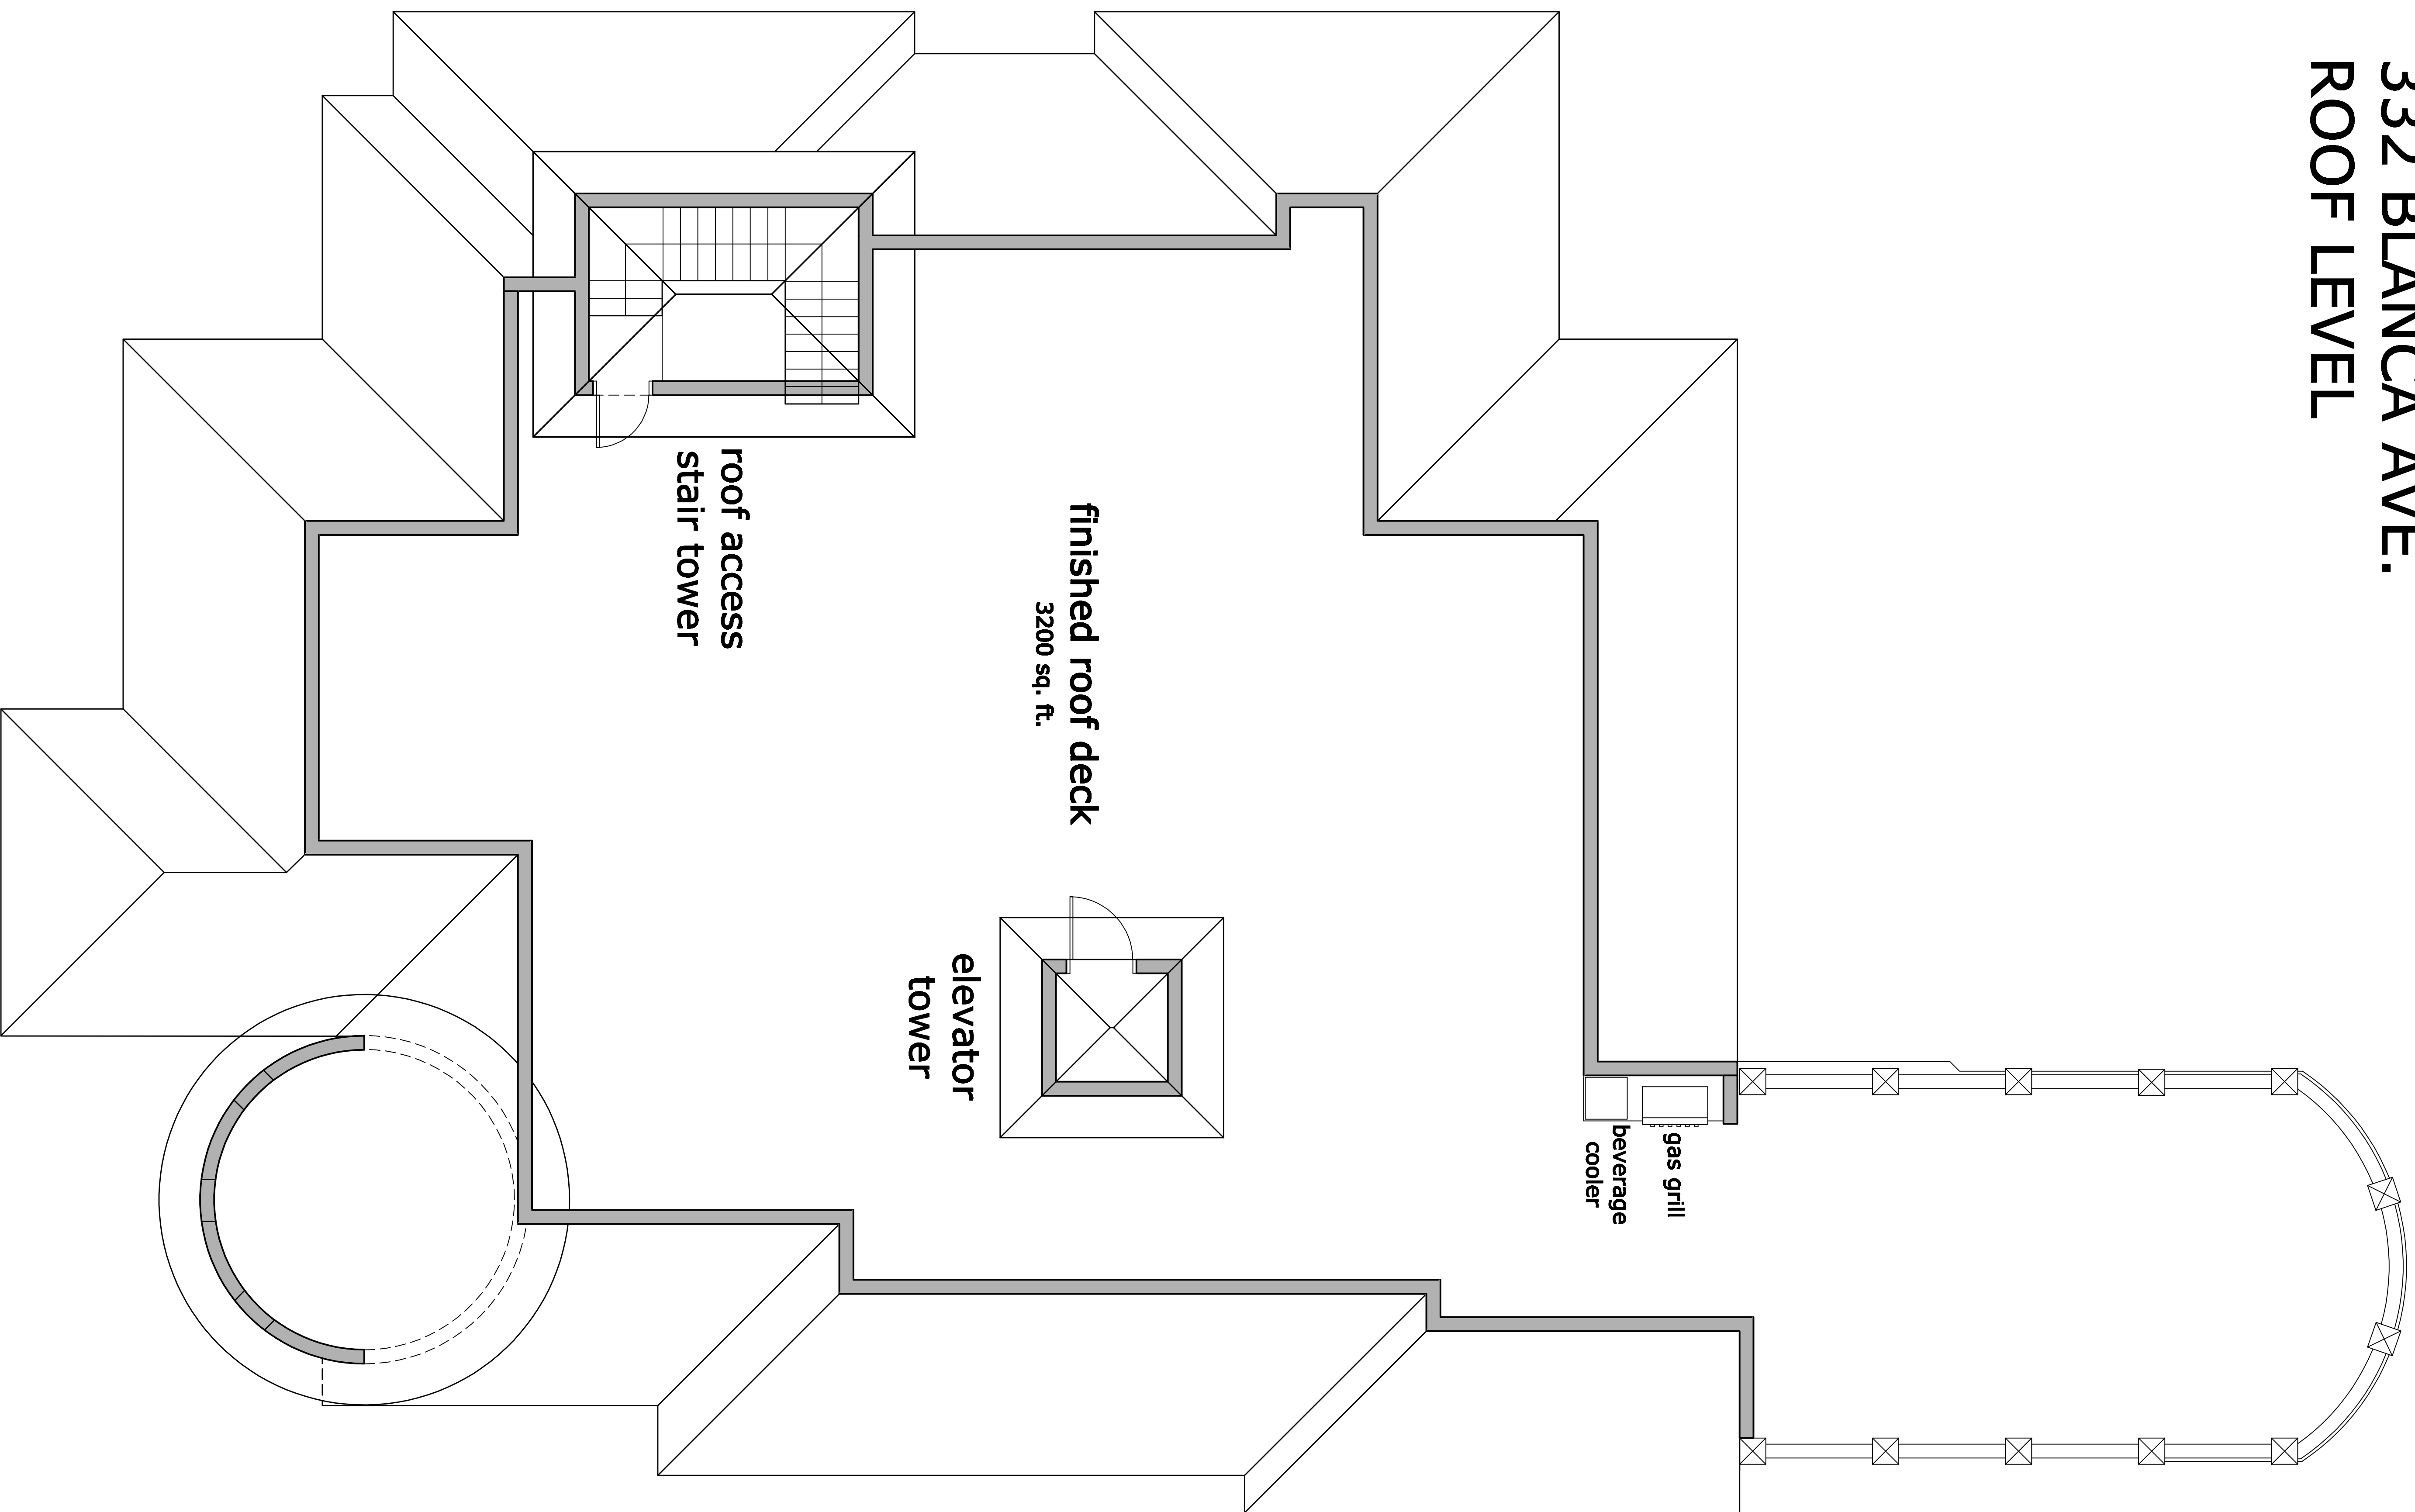

332 BLANCA AVE. ROOF LEVEL

This floor plan is the property of Boss & Mennie, Inc. and is to be used only for communications between Boss & Mennie, Inc. and the intended recipient. The use, dissemination or copying of this information is strictly prohibited without written permission from Boss & Mennie, Inc. or its authorized representatives. Thank you for your cooperation.